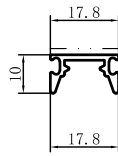

Code	SX-WM3297		Code	SX-WM3129	
Name			Name		
Thickness	1.4mm		Thickness	1.4mm	
MASS	1.437kg/m		MASS	1.058kg/m	
Code	SX-WM3130		Code	SX-WM3131	
Name			Name		
Thickness	1.4mm		Thickness	1.4mm	
MASS	0.985kg/m		MASS	0.695kg/m	
Code	SX-WM3132		Code	SX-WM3133	
Name			Name		
Thickness	1.4mm		Thickness	1.4mm	
MASS	0.660kg/m		MASS	0.650kg/m	
Code	SX-WM3134		Code	SX-WM3135	
Name			Name		
Thickness	1.4mm		Thickness	1.3mm	
MASS	0.637kg/m		MASS	0.800kg/m	
Code	SX-WM3145		Code	SX-WM3146	
Name			Name		
Thickness	1.4mm		Thickness	1.4mm	
MASS	1.518kg/m		MASS	1.007kg/m	
Code	SX-WM3147		Code	SX-WM3148	
Name			Name		
Thickness	1.6mm		Thickness	1.6mm	
MASS	1.011kg/m		MASS	1.011kg/m	
Code	SX-WM3788		Code	SX-WM3966	
Name			Name		
Thickness	1.6mm		Thickness	1.3mm	
MASS	0.251kg/m		MASS	0.189kg/m	

Code	SX-WM3968
Name	
Thickness	1.5mm
MASS	0.161kg/m

Code	SX-WM3959
Name	
Thickness	1.5mm
MASS	0.915kg/m

Code	SX-WM3960
Name	
Thickness	1.0mm
MASS	0.257kg/m

Code	SX-WM3964
Name	
Thickness	3.1mm
MASS	0.295kg/m

Code	SX-WM3965
Name	
Thickness	1.3mm
MASS	0.278kg/m

Code	SX-WM5378
Name	
Thickness	3.1mm
MASS	0.543kg/m

Code	SX-WM5379
Name	
Thickness	3.1mm
MASS	0.528kg/m

Code	
Name	
Thickness	
MASS	

Code	
Name	
Thickness	
MASS	